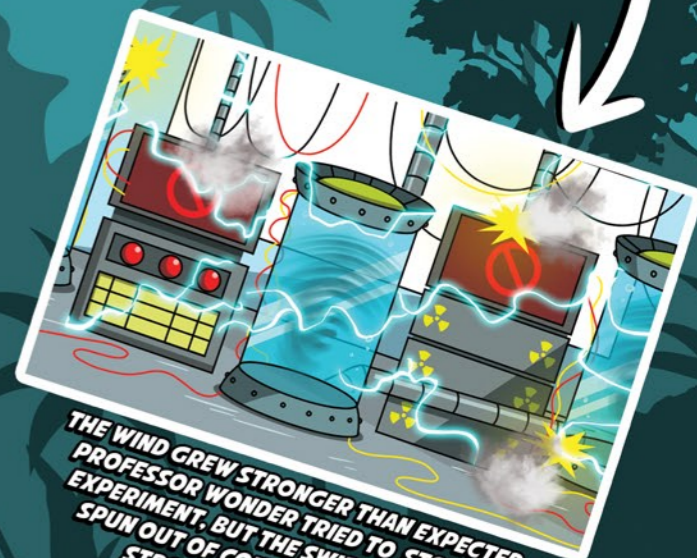

## THE WONDERWORKS STORY

ON A REMOTE ISLAND, IN THE MYSTERIOUS BERMUDA TRIANGLE, THERE WAS A TOP-SECRET RESEARCH LABORATORY LED BY PROFESSOR WONDER.

WHILE WORKING ON AN EXPERIMENT TO HARNESS THE POWER OF A TORNADO, SOMETHING WENT TERRIBLY WRONG!

THE WIND GREW STRONGER THAN EXPECTED. PROFESSOR WONDER TRIED TO STOP THE EXPERIMENT, BUT THE SWIRLING VORTEX SPUN OUT OF CONTROL AND WAS TOO STRONG TO BE CONTAINED.

THE POWER OF THE TORNADO WAS UNLEASHED INTO THE LABORATORY. THE MIGHTY CYCLONE RIPPED THE BUILDING FROM ITS FOUNDATION. THE TORNADO CARRIED THE LAB HUNDREDS OF MILES AWAY WHERE IT FINALLY LANDED UPSIDE-DOWN.